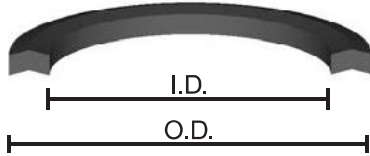

INDIVIDUAL VEE RINGS & ADAPTORS

The individual vee rings and adaptors listed here are the same high quality product found in our assembled vee packing sets. Stocking individual vee rings allows you to assemble sets to your specific requirements.

RING TYPES
 T = TOP ADAPTOR - NYLON
 B = BOTTOM ADAPTOR - NYLON
 F = NEOFAB VEE RING
 U = URETHANE VEE RING
 R = RUBBER VEE RING.
 (FOR MORE RUBBER VEE RINGS
 SEE OUR STYLE 835 RINGS)

SEAL INFORMATION

MATERIAL	NYLON, NEO-FAB, URETHANE
TEMPERATURE RANGE	-35° TO +220° F
PRESSURE RANGE	0 TO 5,000 PSI
PART NUMBER	(Prefix) (ID) (CS) (Type of Ring)

VEE RING STACK HEIGHTS WITH TOP & BOTTOM ADAPTORS